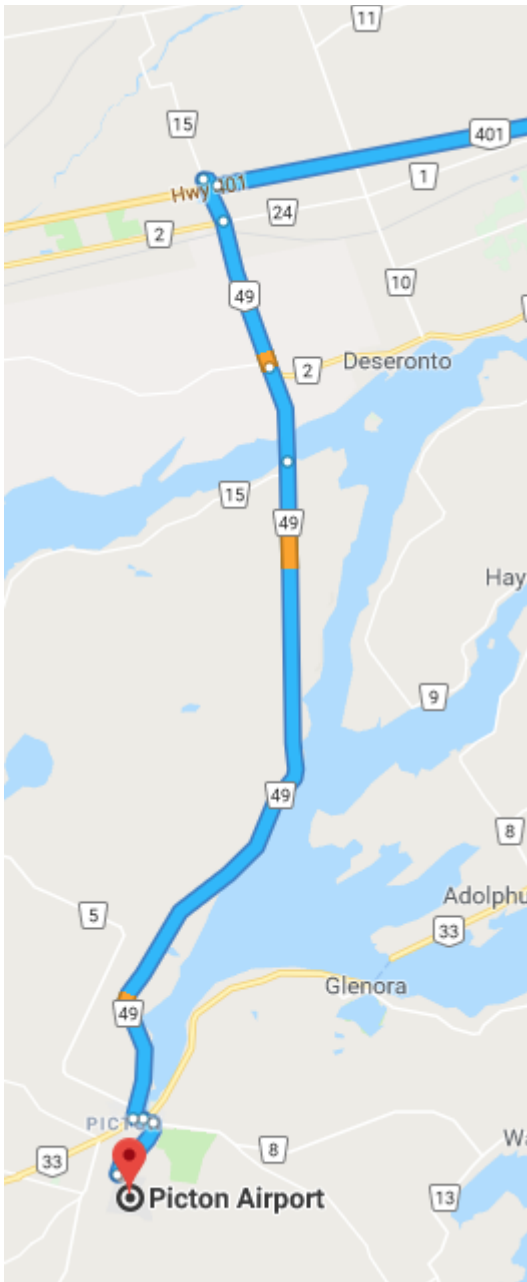

Getting to the Picton Airfield in Picton, ON

- > Follow ON-401 W to Regional Rd 15 in Marysville. Take exit 566 from ON-401 W
25 min (46.1 km)
- > Take ON-49 S and County Rd 49 to your destination in Prince Edward

PICTON AIRFIELD ACCESS MAP

- REGISTER @ BUILDING #12